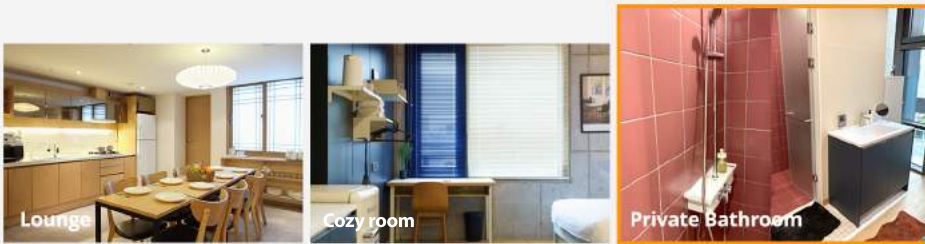

RK Residence Single

 **Dynamic City Life**
Enjoy life in a dynamic city.

 **Safe & Comfortable**
Experience safety and comfort 24 hours a day.

 **Easy Access**
Convenient public transportation brings every destination close to

Your sweet home in Seoul

Residence is recommended for students who prefer spacious and comfortable accommodation. The modern and comfortable indoor space allows for a highly comfortable stay.

Comfortable space

Private and secure

Quiet indoors

FACILITIES IN THE ROOM

-  SINGLE BED
-  DESK & CHAIR
-  TOILET & BATHROOM
-  FREE WI-FI
-  FRIDGE
-  AIR CONDITIONER
-  PILLOW & BEDDINGS

SHARED FACILITIES

-  KITCHEN
-  LAUNDRY
-  MICRO WAVE
-  LOUNGE

NOTE

- * RK Residence has two types, and students are not available to choose the options. They are assigned based on their length of stay and the order of bookings.
- * During peak season, you may be assigned to accommodations 20-30 minutes away by subway.
- * All utilities, including electricity, water, gas, and others, are included.
- * A hair dryer, towels and toilet papers are not included.